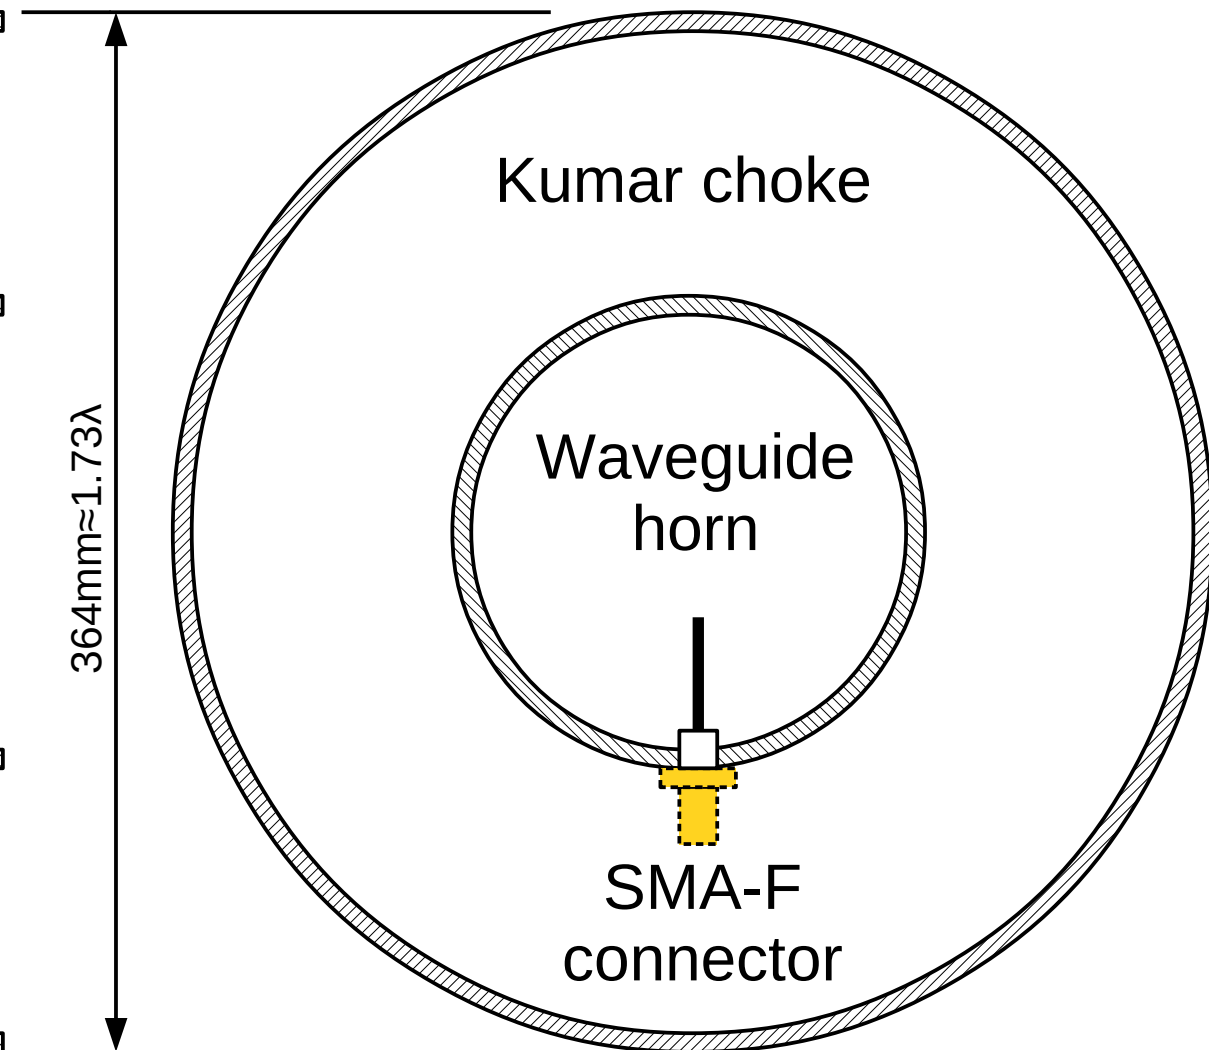

VE4MA feed for 1.42GHz

Kumar choke

Kumar choke

Waveguide horn

Waveguide horn

SMA-F connector

SMA-F connector

105mm ≈ λ/2
105mm ≈ λ/2
105mm ≈ λ/2
105mm ≈ λ/2
154mm ≈ 0.73λ
180mm
364mm ≈ 1.73λ