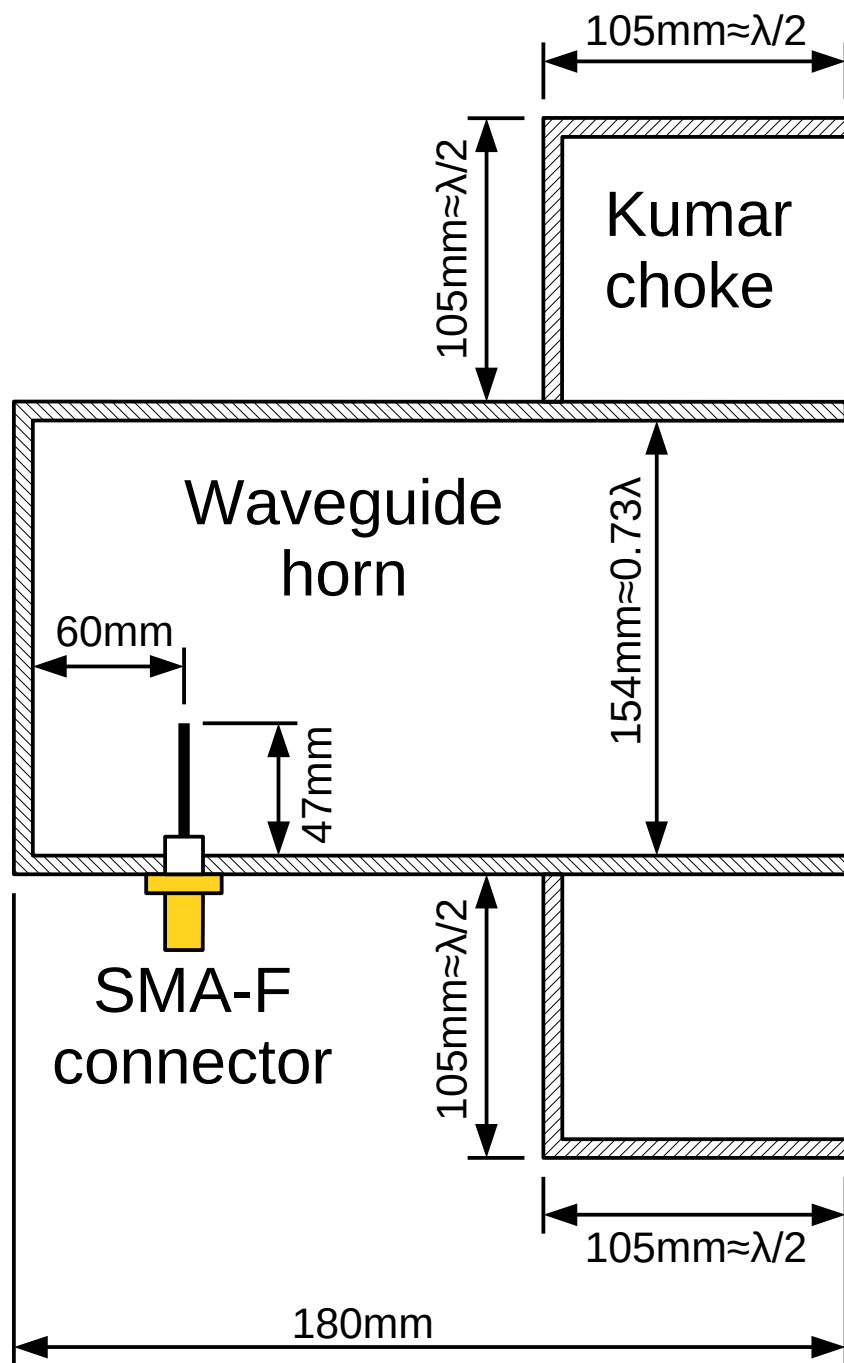

VE4MA feed for 1.42GHz

Kumar choke

Kumar choke

Waveguide horn

Waveguide horn

SMA-F connector

SMA-F connector

105mm ≈ λ/2
105mm ≈ λ/2
105mm ≈ λ/2
105mm ≈ λ/2
154mm ≈ 0.73λ
180mm
364mm ≈ 1.73λ